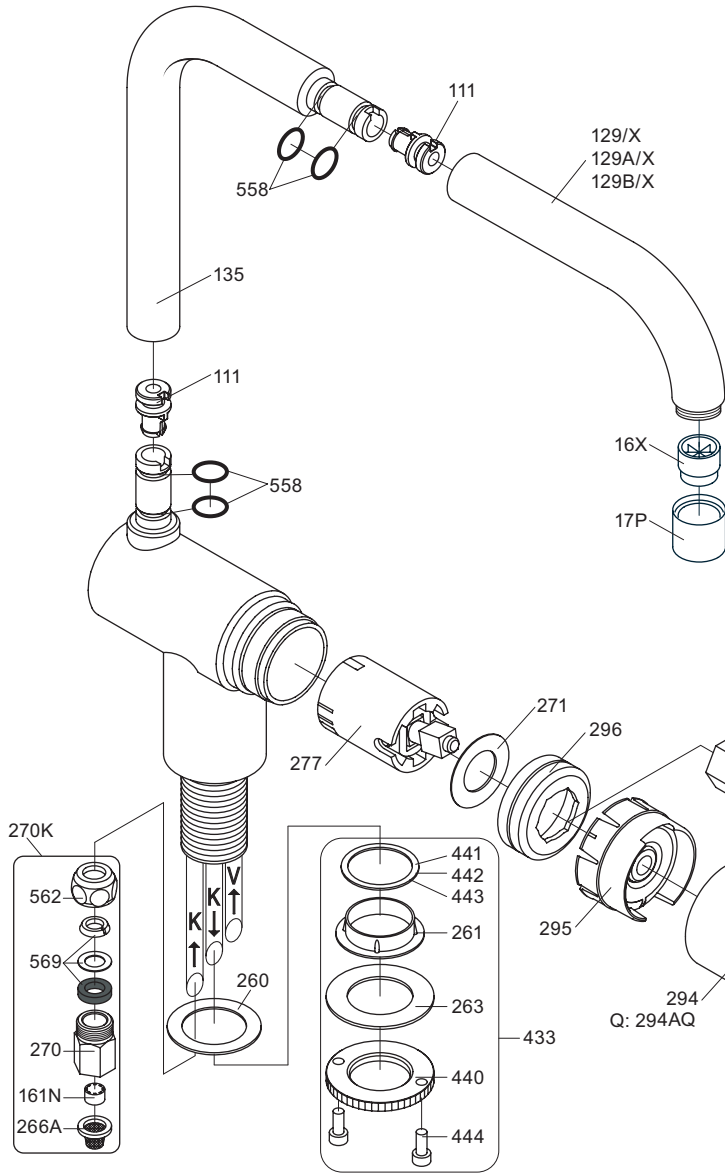

Colour: paint + 16, 19, 20

Colour: 40:

VR30: Colour: paint + 16, 19, 20 (1972 - 12. 2012)

- NR.10: VR20, VR22, VR273, VR294, VR295
- VR17XK: VR16X, VR17P
- VR30: VR15P, VR16L9, VR17L, VR29P, 4xVR31, VR35
- VR128: VR15P, VR16L9, 4xVR558, VR1902
- VR130: VR15P, VR16L9, VR17L, 2xVR111, VR126, VR129, VR135, 4xVR558, VR1902
- VR270K: VR161N, VR266A, VR270, VR562, VR569
- VR277K: VR22, VR269, VR277
- VR128: VR15P, VR16L9, 4xVR558, VR1902
- VR297: VR20, VR22, VR269, VR273, VR277, VR294, VR295, VR296
- VR433: VR261, VR263, VR440, VR441, VR442, VR443, 2xVR444