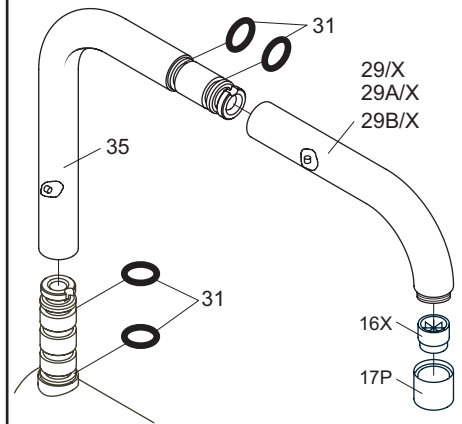

Colour: paint + 16, 19, 20

Colour: 40:

VR30: Colour: paint + 16, 19, 20 (1972 - 12. 2012)

- NR.10: VR20, VR22, VR273, VR294, VR295
- VR17XK: VR16X, VR17P
- VR30: VR15P, VR16L9, VR17L, VR29P, 4xVR31, VR35
- VR128: VR15P, VR16L9, 4xVR558, VR1902
- VR130: VR15P, VR16L9, VR17L, 2xVR111, VR126, VR129, VR135, 4xVR558, VR1902
- VR270K: VR161N, VR266A, VR270, VR562, VR569
- VR277K: VR22, VR269, VR277
- VR128: VR15P, VR16L9, 4xVR558, VR1902
- VR297: VR20, VR22, VR269, VR273, VR277, VR294, VR295, VR296
- VR433: VR261, VR263, VR440, VR441, VR442, VR443, 2xVR444