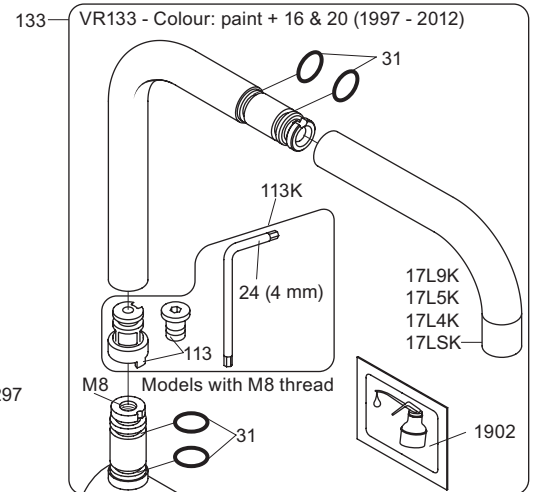

VOLA KV1

Fitting instruction
 Montageanleitung
 Monteringsvejledning
 Monteringsvægledning
 Montage hanleiding
 Manuel de montage

 **GODKENDT
 TIL DRILLEKVVAND**
 04/00019
 04/00021

Data, 3 Bar /43.5 Psi:

	l/min.	Gal/min.
KV1:	9,0	2.4
KV1US:	4,5	1.2

 Max. 65°C, 150°F

4

5

Col. 02, 04, 05, 06, 08, 09, 12, 14, 15, 16, 17, 18,
19, 20, 21, 25, 27, 60, 61, 62, 63, 64, 65, 66

5a

Col. 40

Operation
Bedienung
BetjeningBruk
Bedienung
Fonctionnement

Colour: paint + 16, 19, 20

Cu:
KV1: Ø10
KV1US: Ø3/8"
KV1Q: Ø3/8"

SPX:
KV1US: 480 mm
9/16"

- NR.10/L/M: VR20, VR22, VR273/L/M, VR294, VR295
 VR17L4K: VR15P, VR16L4, VR17L (US Standard)
 VR17L5K: VR15P, VR16L5, VR17L
 VR17L9K: VR15P, VR16L9, VR17L
 VR17LSK: VR15P, VR16LS, VR17L
 VR30: VR15P, VR16L9, VR17L, VR29, 4xVR31, VR35, VR1902 (F40) (and KV1 from 1972 - 1996)
 VR132: VR15P, VR16L9, VR17L, 2xVR31, 2xVR558, VR1902 (2013 - 06. 2016)
 VR133: VR15P, VR16L9, VR17L, VR24, 4xVR31, VR113, VR1902 (1997 - 2012)
 VR230: VR15P, VR16L9, VR17L, 2xVR118, VR229, VR235, 4xVR558, VR1902 (06-2016 -)
 VR117K: VR116, VR117, VR118, 2xVR558, VR1902
 VR277K: VR22, VR269, VR277
 VR297/L/M: VR20, VR22, VR269, VR273/L/M, VR277, VR294, VR295, VR296
 VR433: VR261, VR263, VR440, VR442, 2xVR444