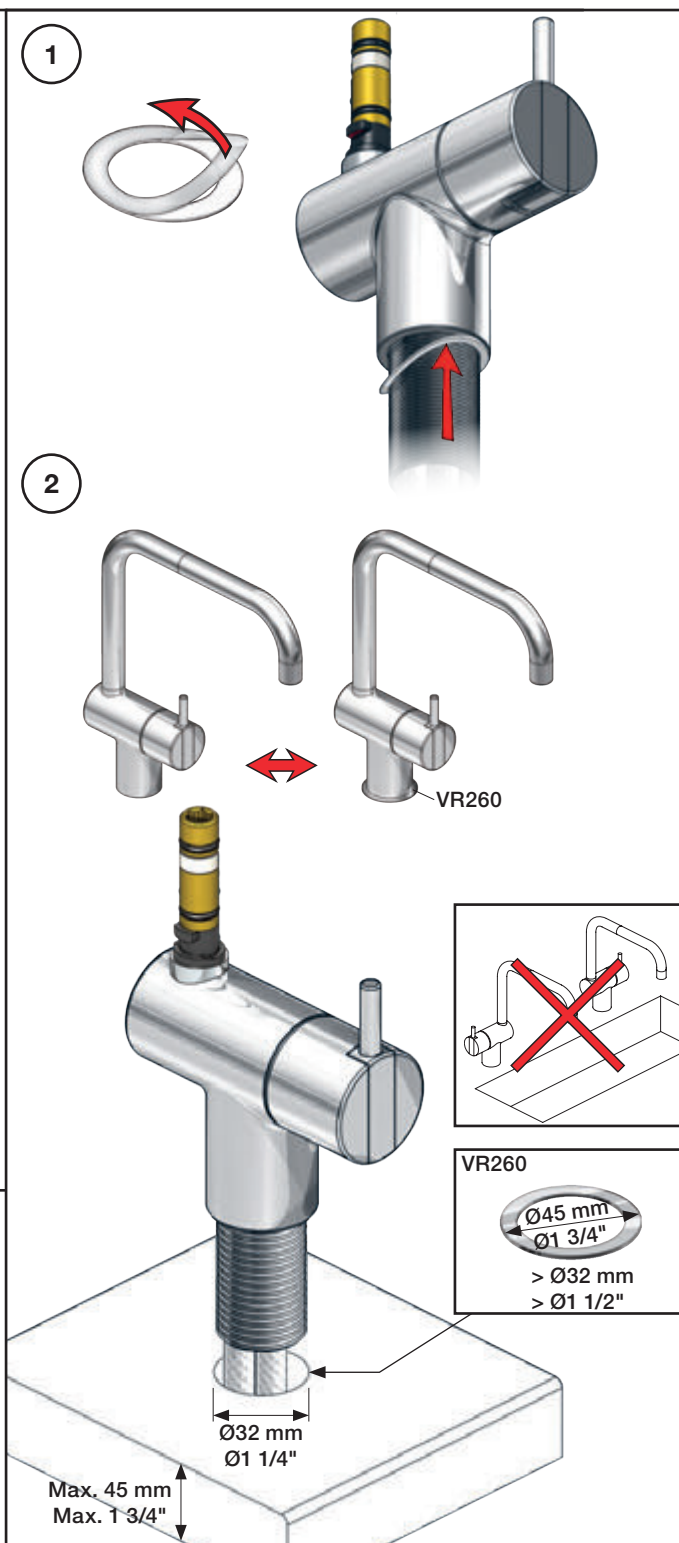

VOLA KV1

Fitting instruction
 Montageanleitung
 Monteringsvejledning
 Monteringsvægledning
 Montage hanleiding
 Manuel de montage

 **GODKENDT
 TIL DRILLEKVVAND**
 04/00019
 04/00021

Data, 3 Bar /43.5 Psi:

	l/min.	Gal/min.
KV1:	9,0	2.4
KV1US:	4,5	1.2

 Max. 65°C, 150°F

4

5

Col. 02, 04, 05, 06, 08, 09, 12, 14, 15, 16, 17, 18,
19, 20, 21, 25, 27, 60, 61, 62, 63, 64, 65, 66

5a

Col. 40

Operation
Bedienung
BetjeningBruk
Bedienung
Fonctionnement

Colour: paint + 16, 19, 20

Cu:
KV1: Ø10
KV1US: Ø3/8"
KV1Q: Ø3/8"

SPX:
KV1US: 480 mm
9/16"

- NR.10/L/M: VR20, VR22, VR273/L/M, VR294, VR295
 VR17L4K: VR15P, VR16L4, VR17L (US Standard)
 VR17L5K: VR15P, VR16L5, VR17L
 VR17L9K: VR15P, VR16L9, VR17L
 VR17LSK: VR15P, VR16LS, VR17L
 VR30: VR15P, VR16L9, VR17L, VR29, 4xVR31, VR35, VR1902 (F40) (and KV1 from 1972 - 1996)
 VR132: VR15P, VR16L9, VR17L, 2xVR31, 2xVR558, VR1902 (2013 - 06. 2016)
 VR133: VR15P, VR16L9, VR17L, VR24, 4xVR31, VR113, VR1902 (1997 - 2012)
 VR230: VR15P, VR16L9, VR17L, 2xVR118, VR229, VR235, 4xVR558, VR1902 (06-2016 -)
 VR117K: VR116, VR117, VR118, 2xVR558, VR1902
 VR277K: VR22, VR269, VR277
 VR297/L/M: VR20, VR22, VR269, VR273/L/M, VR277, VR294, VR295, VR296
 VR433: VR261, VR263, VR440, VR442, 2xVR444