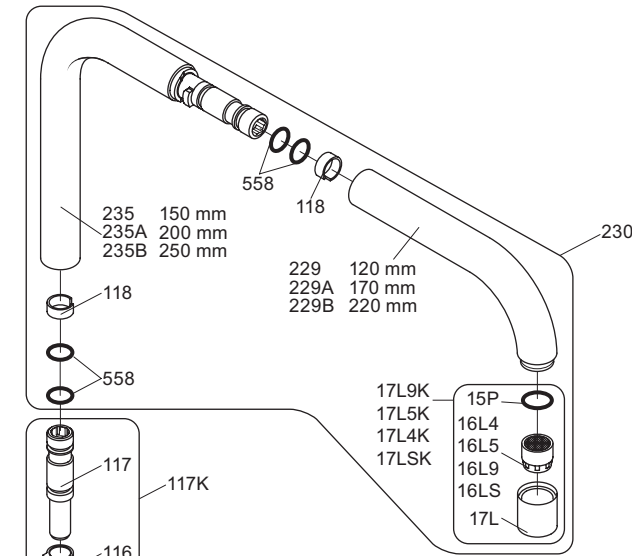

VOLA KV1

Fitting instruction
 Montageanleitung
 Monteringsvejledning
 Monteringsvægledning
 Montage hanleiding
 Manuel de montage

 **GODKENDT
 TIL DRILLEKVVAND**
 04/00019
 04/00021

Data, 3 Bar /43.5 Psi:

	l/min.	Gal/min.
KV1:	9,0	2.4
KV1US:	4,5	1.2

 Max. 65°C, 150°F

4

5

Col. 02, 04, 05, 06, 08, 09, 12, 14, 15, 16, 17, 18,
19, 20, 21, 25, 27, 60, 61, 62, 63, 64, 65, 66

5a

Col. 40

Operation
Bedienung
BetjeningBruk
Bedienung
Fonctionnement

Colour: paint + 16, 19, 20

Cu:
KV1: Ø10
KV1US: Ø3/8"
KV1Q: Ø3/8"

SPX:
KV1US: 480 mm
9/16"

- NR.10/L/M: VR20, VR22, VR273/L/M, VR294, VR295
 VR17L4K: VR15P, VR16L4, VR17L (US Standard)
 VR17L5K: VR15P, VR16L5, VR17L
 VR17L9K: VR15P, VR16L9, VR17L
 VR17LSK: VR15P, VR16LS, VR17L
 VR30: VR15P, VR16L9, VR17L, VR29, 4xVR31, VR35, VR1902 (F40) (and KV1 from 1972 - 1996)
 VR132: VR15P, VR16L9, VR17L, 2xVR31, 2xVR558, VR1902 (2013 - 06. 2016)
 VR133: VR15P, VR16L9, VR17L, VR24, 4xVR31, VR113, VR1902 (1997 - 2012)
 VR230: VR15P, VR16L9, VR17L, 2xVR118, VR229, VR235, 4xVR558, VR1902 (06-2016 -)
 VR117K: VR116, VR117, VR118, 2xVR558, VR1902
 VR277K: VR22, VR269, VR277
 VR297/L/M: VR20, VR22, VR269, VR273/L/M, VR277, VR294, VR295, VR296
 VR433: VR261, VR263, VR440, VR442, 2xVR444