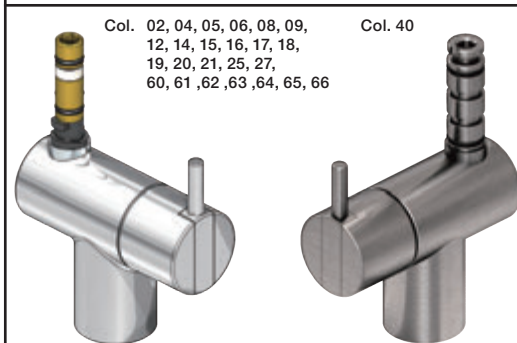

VOLA KV1

Fitting instruction
 Montageanleitung
 Monteringsvejledning
 Monteringsvægledning
 Montage hanleiding
 Manuel de montage

 **GODKENDT
 TIL DRILLEKVVAND**
 04/00019
 04/00021

Data, 3 Bar /43.5 Psi:

	l/min.	Gal/min.
KV1:	9,0	2.4
KV1US:	4,5	1.2

 Max. 65°C, 150°F

4

5

Col. 02, 04, 05, 06, 08, 09, 12, 14, 15, 16, 17, 18,
19, 20, 21, 25, 27, 60, 61, 62, 63, 64, 65, 66

5a

Col. 40

Operation
Bedienung
BetjeningBruk
Bedienung
Fonctionnement

Colour: paint + 16, 19, 20

Cu:
KV1: Ø10
KV1US: Ø3/8"
KV1Q: Ø3/8"

SPX:
KV1US: 480 mm
9/16"

- NR.10/L/M: VR20, VR22, VR273/L/M, VR294, VR295
 VR17L4K: VR15P, VR16L4, VR17L (US Standard)
 VR17L5K: VR15P, VR16L5, VR17L
 VR17L9K: VR15P, VR16L9, VR17L
 VR17LSK: VR15P, VR16LS, VR17L
 VR30: VR15P, VR16L9, VR17L, VR29, 4xVR31, VR35, VR1902 (F40) (and KV1 from 1972 - 1996)
 VR132: VR15P, VR16L9, VR17L, 2xVR31, 2xVR558, VR1902 (2013 - 06. 2016)
 VR133: VR15P, VR16L9, VR17L, VR24, 4xVR31, VR113, VR1902 (1997 - 2012)
 VR230: VR15P, VR16L9, VR17L, 2xVR118, VR229, VR235, 4xVR558, VR1902 (06-2016 -)
 VR117K: VR116, VR117, VR118, 2xVR558, VR1902
 VR277K: VR22, VR269, VR277
 VR297/L/M: VR20, VR22, VR269, VR273/L/M, VR277, VR294, VR295, VR296
 VR433: VR261, VR263, VR440, VR442, 2xVR444