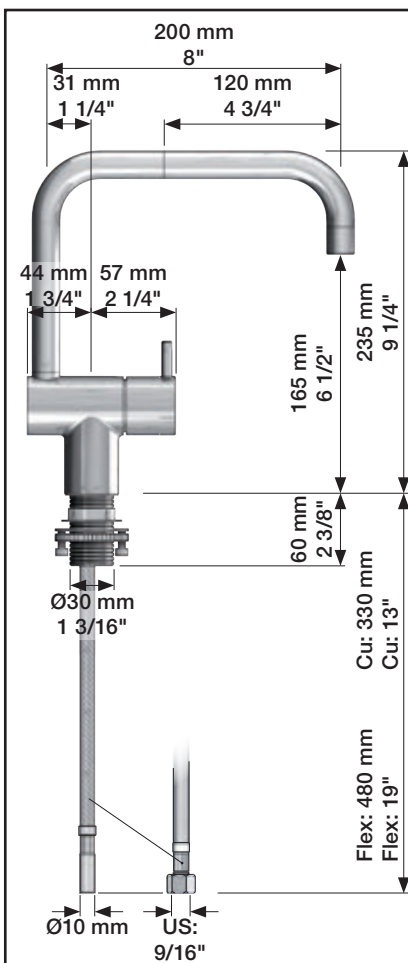

VOLA KV1

Fitting instruction
 Montageanleitung
 Monteringsvejledning
 Monteringsvægledning
 Montage hanleiding
 Manuel de montage

 **GODKENDT
 TIL DRILLEKVVAND**
 04/00019
 04/00021

Data, 3 Bar /43.5 Psi:

	l/min.	Gal/min.
KV1:	9,0	2.4
KV1US:	4,5	1.2

 Max. 65°C, 150°F

4

5

Col. 02, 04, 05, 06, 08, 09, 12, 14, 15, 16, 17, 18,
19, 20, 21, 25, 27, 60, 61, 62, 63, 64, 65, 66

5a

Col. 40

Operation
Bedienung
BetjeningBruk
Bedienung
Fonctionnement

Colour: paint + 16, 19, 20

Cu:
KV1: Ø10
KV1US: Ø3/8"
KV1Q: Ø3/8"

SPX:
KV1US: 480 mm
9/16"

- NR.10/L/M: VR20, VR22, VR273/L/M, VR294, VR295
 VR17L4K: VR15P, VR16L4, VR17L (US Standard)
 VR17L5K: VR15P, VR16L5, VR17L
 VR17L9K: VR15P, VR16L9, VR17L
 VR17LSK: VR15P, VR16LS, VR17L
 VR30: VR15P, VR16L9, VR17L, VR29, 4xVR31, VR35, VR1902 (F40) (and KV1 from 1972 - 1996)
 VR132: VR15P, VR16L9, VR17L, 2xVR31, 2xVR558, VR1902 (2013 - 06. 2016)
 VR133: VR15P, VR16L9, VR17L, VR24, 4xVR31, VR113, VR1902 (1997 - 2012)
 VR230: VR15P, VR16L9, VR17L, 2xVR118, VR229, VR235, 4xVR558, VR1902 (06-2016 -)
 VR117K: VR116, VR117, VR118, 2xVR558, VR1902
 VR277K: VR22, VR269, VR277
 VR297/L/M: VR20, VR22, VR269, VR273/L/M, VR277, VR294, VR295, VR296
 VR433: VR261, VR263, VR440, VR442, 2xVR444

vola
Lunavej 2
DK-8700 Horsens
Tlf : + 45 7023 5500
sales@vola.com
www.vola.com

KV1 Family:

KV1: /250, /300
 KV1L: /250, /300
 KV1M: /250, /300

Date
Jun. 16

Rev.
8

Sheet
SB25.2