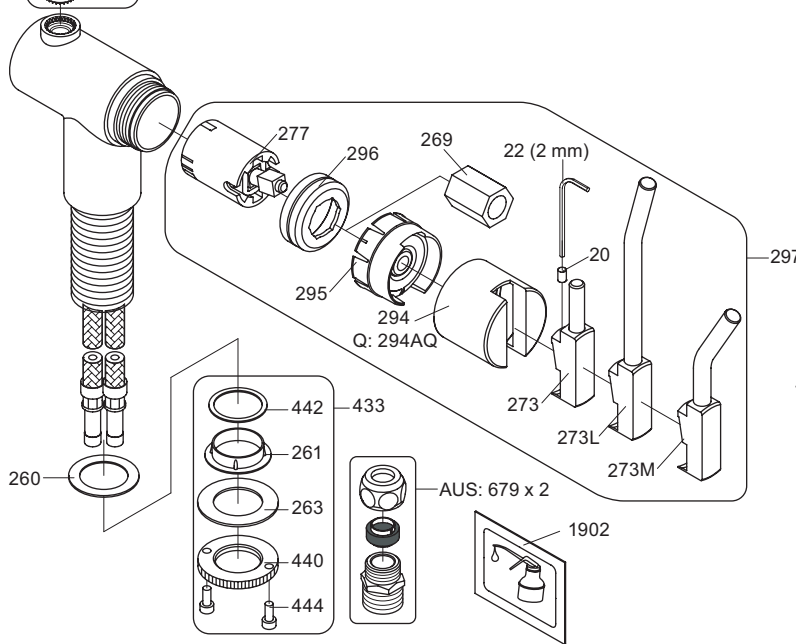

VOLA KV1

Fitting instruction
 Montageanleitung
 Monteringsvejledning
 Monteringsvægledning
 Montage hanleiding
 Manuel de montage

 **GODKENDT
 TIL DRILLEKVVAND**
 04/00019
 04/00021

Data, 3 Bar /43.5 Psi:

	l/min.	Gal/min.
KV1:	9,0	2.4
KV1US:	4,5	1.2

 Max. 65°C, 150°F

4

5

Col. 02, 04, 05, 06, 08, 09, 12, 14, 15, 16, 17, 18,
19, 20, 21, 25, 27, 60, 61, 62, 63, 64, 65, 66

5a

Col. 40

Operation
Bedienung
BetjeningBruk
Bedienung
Fonctionnement

Colour: paint + 16, 19, 20

Cu:
KV1: Ø10
KV1US: Ø3/8"
KV1Q: Ø3/8"

SPX:
KV1US: 480 mm
9/16"

- NR.10/L/M: VR20, VR22, VR273/L/M, VR294, VR295
 VR17L4K: VR15P, VR16L4, VR17L (US Standard)
 VR17L5K: VR15P, VR16L5, VR17L
 VR17L9K: VR15P, VR16L9, VR17L
 VR17LSK: VR15P, VR16LS, VR17L
 VR30: VR15P, VR16L9, VR17L, VR29, 4xVR31, VR35, VR1902 (F40) (and KV1 from 1972 - 1996)
 VR132: VR15P, VR16L9, VR17L, 2xVR31, 2xVR558, VR1902 (2013 - 06. 2016)
 VR133: VR15P, VR16L9, VR17L, VR24, 4xVR31, VR113, VR1902 (1997 - 2012)
 VR230: VR15P, VR16L9, VR17L, 2xVR118, VR229, VR235, 4xVR558, VR1902 (06-2016 -)
 VR117K: VR116, VR117, VR118, 2xVR558, VR1902
 VR277K: VR22, VR269, VR277
 VR297/L/M: VR20, VR22, VR269, VR273/L/M, VR277, VR294, VR295, VR296
 VR433: VR261, VR263, VR440, VR442, 2xVR444