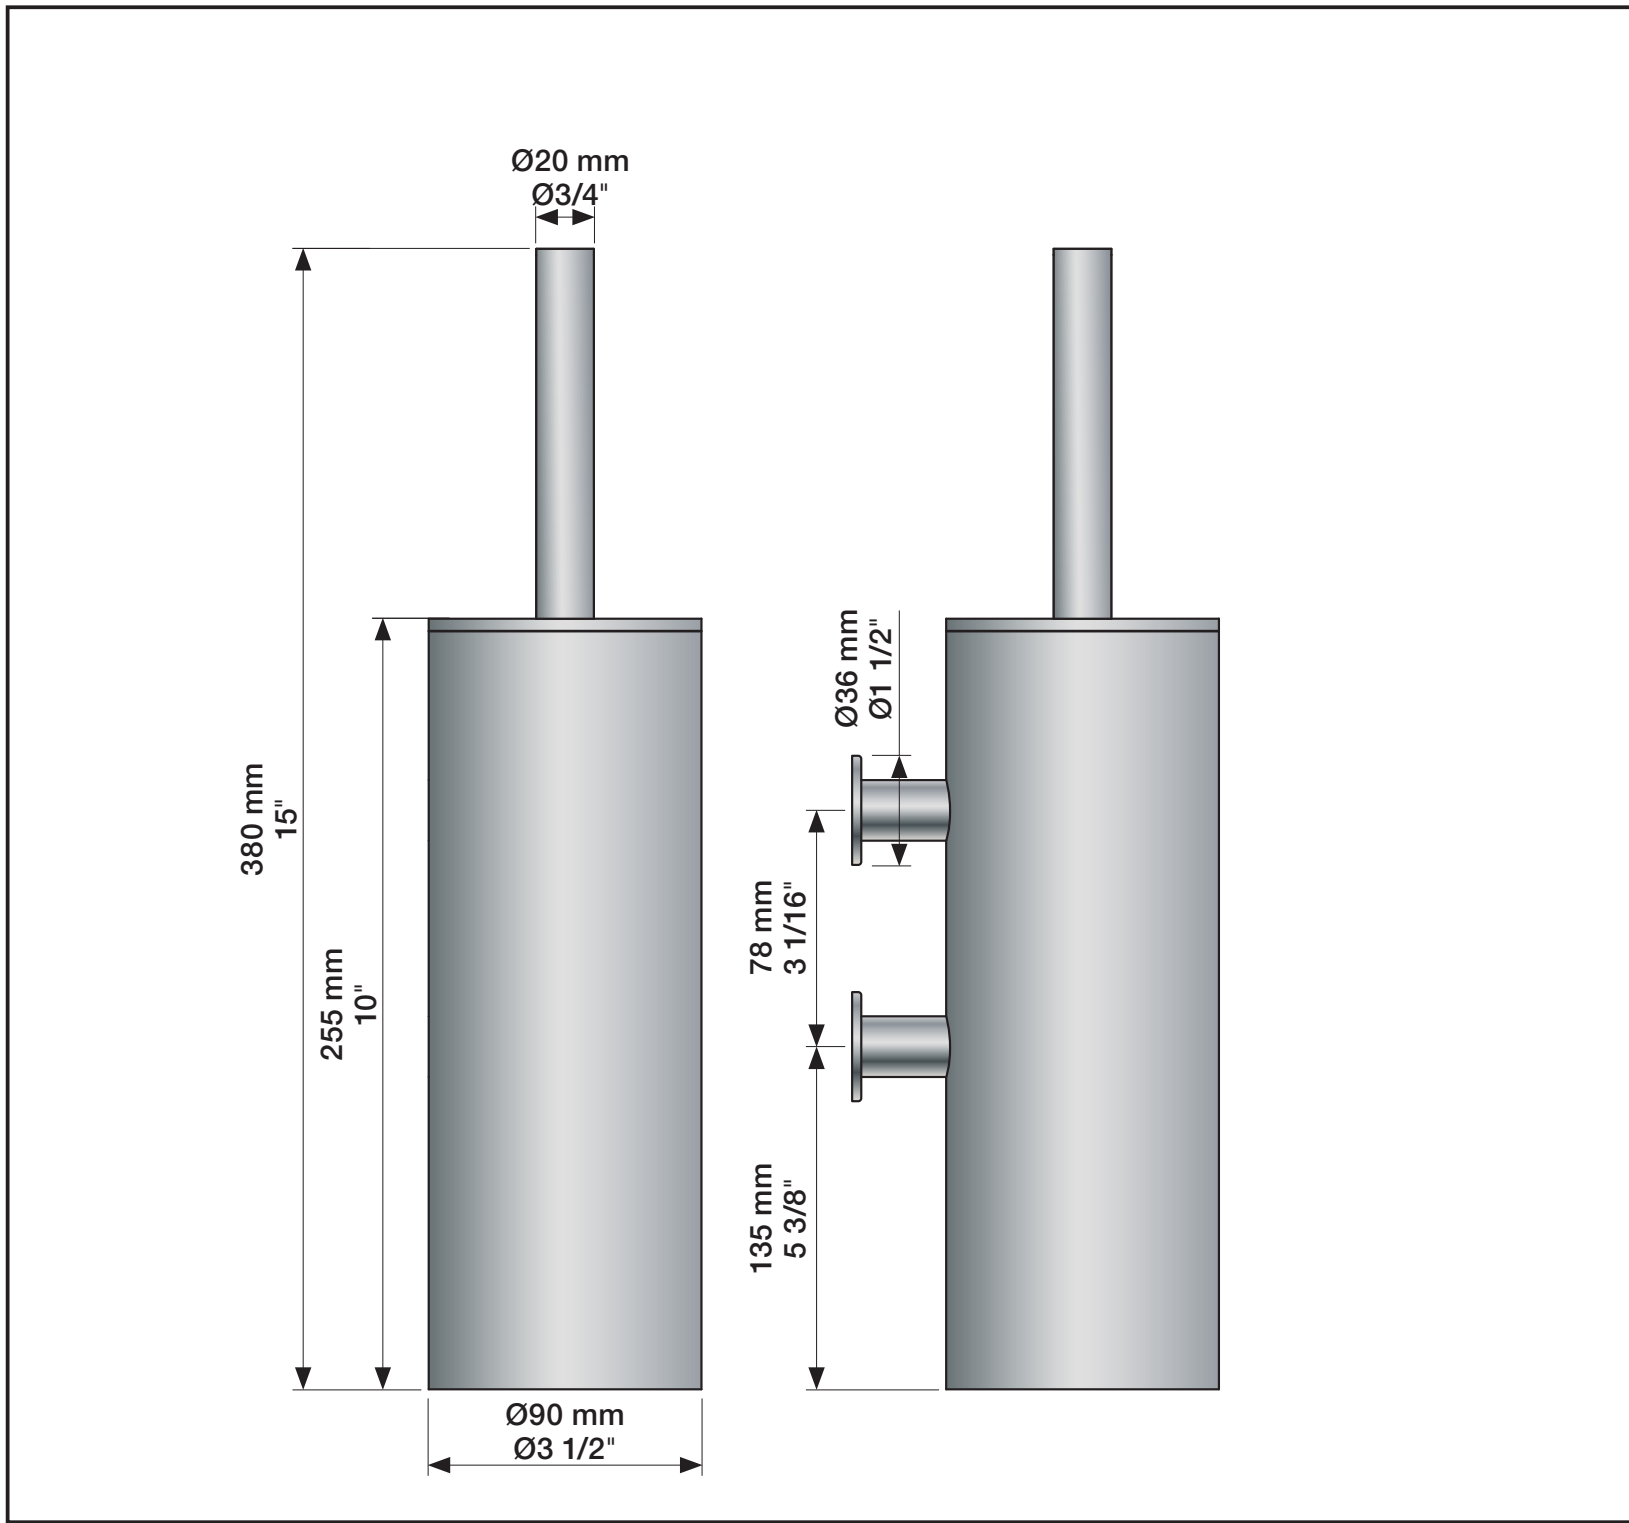

VOLA T33

www.vola.com

vola

mnt_T33_V1_40998988

Ø6 mm
Ø15/64"

Maintenance Pflege	Vedligeholdelse Skötsel	Verpleging Entretien
-----------------------	----------------------------	-------------------------

Maintenance and cleaning instructions:

- A brush labeled VR895 is shown next to the unit.
- An illustration shows the unit being tilted to pour water into a blue bucket.